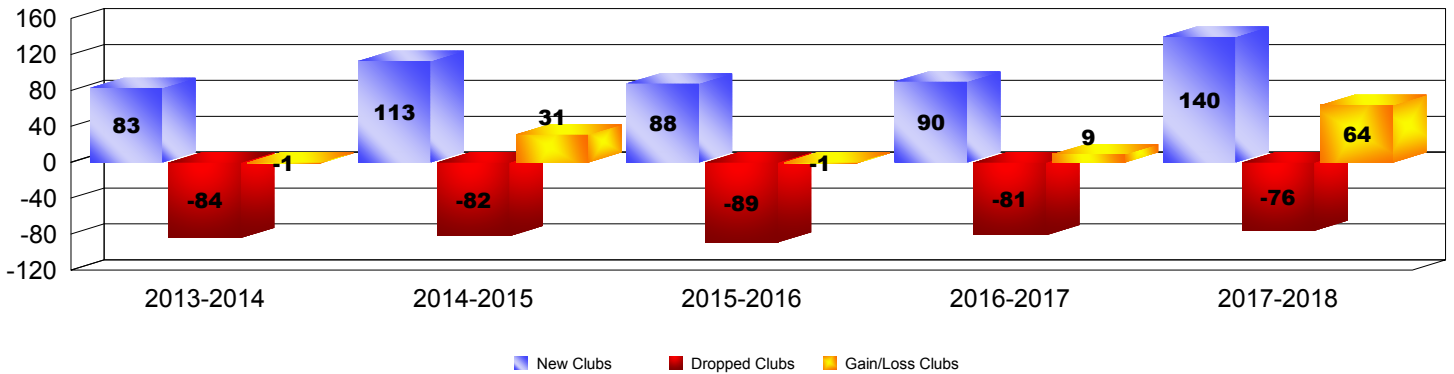

Year	New Clubs	Dropped Clubs	Gain/Loss Clubs	New Members	Charter Members	Reinstate Members	Transfer Members	Total Member Added	Total Members Dropped	Gain/Loss Members
2013-2014	83	-84	-1	6492	2828	685	153	10158	-10492	-334
2014-2015	113	-82	31	8707	3488	698	253	13146	-10368	2778
2015-2016	88	-89	-1	8729	3093	1192	234	13248	-11763	1485
2016-2017	90	-81	9	10941	2915	1125	188	15169	-12292	2877
2017-2018	140	-76	64	15190	3826	1980	315	21311	-14409	6902
<b>Average</b>	<b>103</b>	<b>-82</b>	<b>20</b>	<b>10012</b>	<b>3230</b>	<b>1136</b>	<b>229</b>	<b>14606</b>	<b>-11865</b>	<b>2742</b>

**Clubs**

**Members**

**Membership Composition**

June 2018 Cumulative

**Gender Comparison**

June 2018 Cumulative