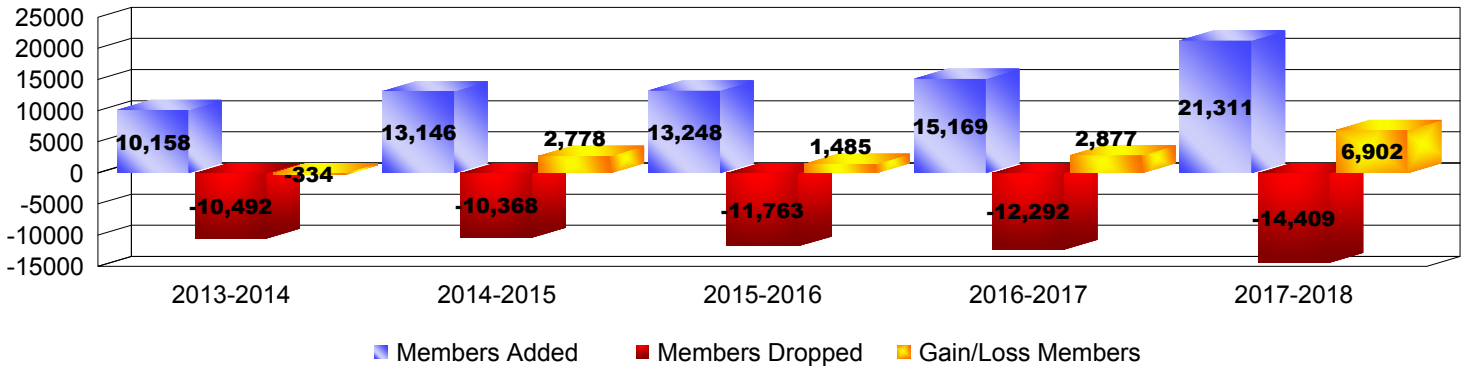

Year	New Clubs	Dropped Clubs	Gain/Loss Clubs	New Members	Charter Members	Reinstate Members	Transfer Members	Total Member Added	Total Members Dropped	Gain/Loss Members
2013-2014	83	-84	-1	6492	2828	685	153	10158	-10492	-334
2014-2015	113	-82	31	8707	3488	698	253	13146	-10368	2778
2015-2016	88	-89	-1	8729	3093	1192	234	13248	-11763	1485
2016-2017	90	-81	9	10941	2915	1125	188	15169	-12292	2877
2017-2018	140	-76	64	15190	3826	1980	315	21311	-14409	6902
<b>Average</b>	<b>103</b>	<b>-82</b>	<b>20</b>	<b>10012</b>	<b>3230</b>	<b>1136</b>	<b>229</b>	<b>14606</b>	<b>-11865</b>	<b>2742</b>

**Clubs**

**Members**

**Membership Composition**

June 2018 Cumulative

**Gender Comparison**

June 2018 Cumulative